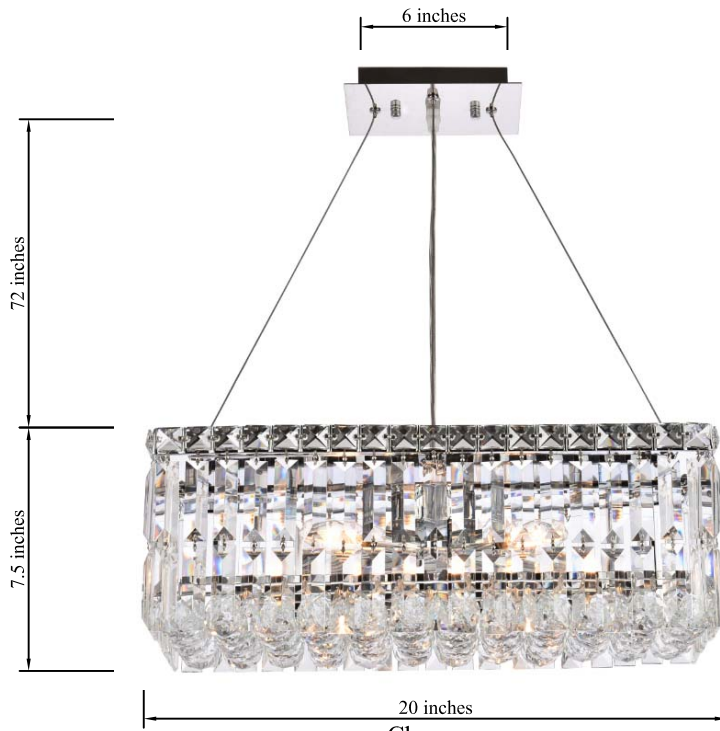

## MAXIME COLLECTION

Maxime 4-Light Chrome Pendant Clear Crystal

Chrome  
Item No:V2034D20C

Black  
Item No:V2034D20BK

### Dimensions

Canopy Size(in)	L6"W3.5"H1"
Chain/Rod/Cord Length	98"
Length	20"
Width	10"
Height	7.5"
Maximum Height	80"

### Specifications

Finish	2 Finishes
Material	Iron / Crystal
Crystal/Glass Color	Clear
Type	Pendant
Hanging Device	Cord
Voltage	110-125V
Dimmable	YES
Warranty	1 Year Limited
Shipment Type	Small Parcel